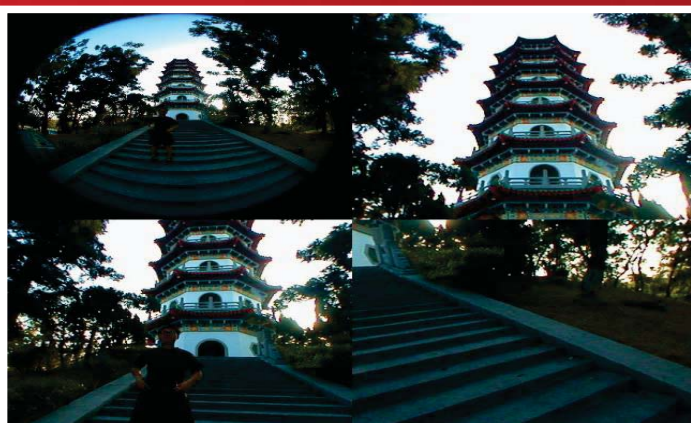

Réf : Kit Panorama

Pack: 2 Dôme

* Prix et informations mentionnés sous réserve d'erreurs ou d'omission * Photos non contractuelles