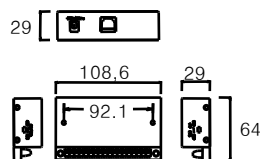

JUNCTION BOX

Specifications

MODEL	DCK-255
Control	Pan/Tilt , Zoom , Power , Auto Pan AUX Control x 2 , Preset
Connecting unit	CCTV Receiver (DRX-502A/500) PTZ DOME CAMERA
Communication system	RS-485 (422)
Communication speed	RS485 – 9600bps , N , 8 , 1
Connector	Modular cable connection with junction box Power supplied via junction box
Package	Junction Box , 5M cable
Operating distance	Shielded twisted pair cable: Up to 1.2km
Power supply	DC12V, 1A
Power Consumption	6W
Operating temperature	0°C ~ +40°C
Weight	About 1.2Kg
Dimensions	337.5(W) x 83.8 (H) x 179.2 (D)mm