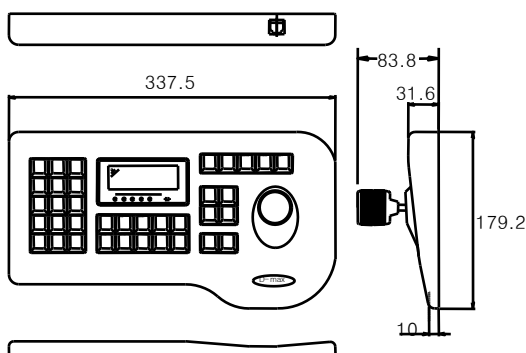

KEYBOARD

Specifications

MODEL	DCK-255
Control	Pan/Tilt , Zoom , Power , Auto Pan AUX Control x 2 , Preset
Connecting unit	CCTV Receiver (DRX-502A/500) PTZ DOME CAMERA
Communication system	RS-485 (422)
Communication speed	RS485 – 9600bps , N , 8 , 1
Connector	Modular cable connection with junction box Power supplied via junction box
Package	Junction Box , 5M cable
Operating distance	Shielded twisted pair cable: Up to 1.2km
Power supply	DC12V, 1A
Power Consumption	6W
Operating temperature	0°C ~ +40°C
Weight	About 1.2Kg
Dimensions	337.5(W) x 83.8 (H) x 179.2 (D)mm