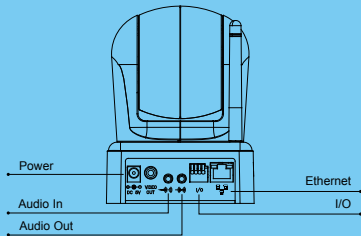

## Main Features

- Remote Pan(270°) Tilt(120°) Zoom(12x opt)control
- H.264/ JPEG/ MPEG4 compression
- De-interlace supported
- True Day/Night function – IR Cut filter (ICR)
- Power over Ethernet
- SD card backup
- 2-Way audio
- Triple Streaming
- Support iPhone/ Android/ Symbian/ Blackberry
- Wireless
- SDK for software integration
- Free 36ch bundled recording software
- Compatible with ONVIF standard

## Interface

Unit: mm

## Specifications

CPU	ARM 9 .32 bit RISC
RAM	256MB
Flash	16MB
Image Sensor	1/4" CCD sensor
Sensitivity	0.1 lux @ F1.6
Lens Type	Auto focus zoom lens
Angle of View	4.49° ~ 52.8° (horizontal) 3.40° ~ 39.7° (vertical)
Focal Length	3.8 ~ 45.6 mm
Electronic Shutter	1/50 (1/60) ~ 1/100000s
Zoom Ratio	12X optical zoom
Video out	1.0 Vp-p, 75 Ω ,RCA
Audio	G.711 audio compression Interface: Mic-in Audio output: 3.5mm phone jack
Power	Power 12V DC Power Consumption: Max. 6W PoE Class 0 (IEEE802.3af) , optional /Power Consumption: Max. 7.1W
Operating Temperature	-10° C ~ 40° C
Dimensions	105mm(W)x105mm(L)x140.2mm(H)
Weight	550g