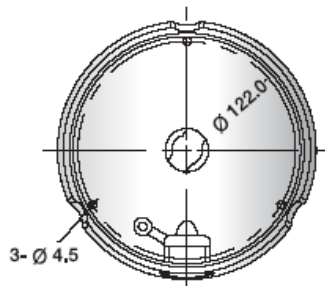

### Features

- Pixim 1/3" DPS Seawolf Chip Sensor
- High Resolution (up to 690 HTVL Effective)
- Best WDR (Wide Dynamic Range) Function
- 6 Privacy Zone, 4 Motion Detection zone (Built-in OSD (On Screen Display) Menu)
- Vari-Focal Auto iris zoom lens ( 2.8~10 mm ) and Day & Night with ICR
- Vandal-Proof (Poly-carbonate Bubble)

### Dimensions

unit : mm