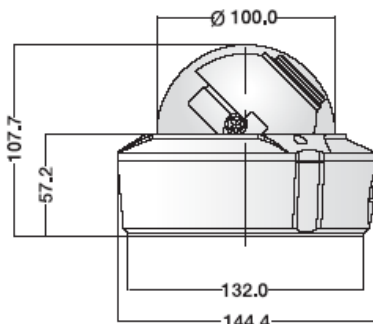

### Features

- Pixim 1/3" DPS Seawolf Chip Sensor
- High Resolution (up to 690 HTVL Effective)
- Best WDR (Wide Dynamic Range) Function
- 6 Privacy Zone, 4 Motion Detection zone (Built-in OSD (On Screen Display) Menu)
- Vari-Focal Auto iris zoom lens ( 2.8~10 mm ) and Day & Night with ICR
- Vandal-Proof (Poly-carbonate Bubble)

### Dimensions

unit : mm