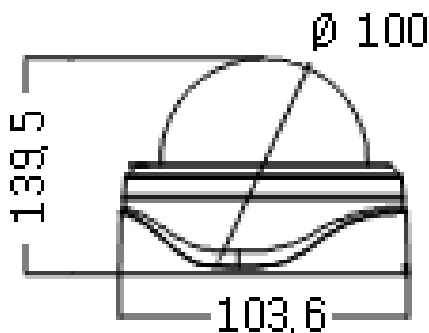

COLOR DOME CAMERA

DWC-540PV

**690TVL, WDR
True Day & Night, 3DNR**

Features

- Pixim 1/3" DPS Seawolf Chip Sensor
- High Resolution (up to 690 HTVL Effective)
- Best WDR (Wide Dynamic Range) Function
- 6 Privacy Zone, 4 Motion Detection zone (Built-in OSD (On Screen Display) Menu)
- Vari-Focal Auto iris zoom lens (2.8~10 mm) and Day & Night with ICR
- Dual mounting with flush and surface

Picture

Dimensions

unit : mm

Specifications

MODEL	DWC-540PV
Image sensor	1/3" DPS Sensor (Pixim Seawolf)
Effective pixels	768(H) x 540 (V)
Horizontal resolution	Max. 690 HTVL Effective
Scanning frequency	15.734KHz(H), 59.944(V)
Signal system	NTSC / PAL
Minimum illumination	0.0008Lux Class sensitivity (0.002Lux with 2x Sens-up)
Day & Night	D&N Function by Digital Change : Auto / Off
Sharpness	Level 1~16
White balance	ATW NORMAL /ATW Desat / ATW XtnD / MANUAL
Back light	On /Off
DSS	Off / 2X,4X,8X,16X,32X,64X ESS
DNR	On / Off
Digital Zoom	12x
Lens	2.8mm~10mm DC auto iris lens
Privacy Zone	On/Off(6 programmable zones)
Motion Detection	On/Off(4 programmable zones)
WDR Mode	Low / Middle / High / Custom
Privacy zones masking	6 Zones
Setup place	Indoo / Outdoor / Fluorescent / Custom
Camera ID	On / Off
S/N ratio	More than 50dB
Video output	Composite video output 75Ω terminated
OSD	Built-in
Sync. system	Internal
Operating humidity	30 % ~ 90 % RH
Operating temperature	- 10°C to 50°
Dimension	100(D)X103.6(H)mm
Weight	About 560g
Power consumption	200mA
Power supply	DC 12 V(10.2V~14.5 V) AC 24V (Option)