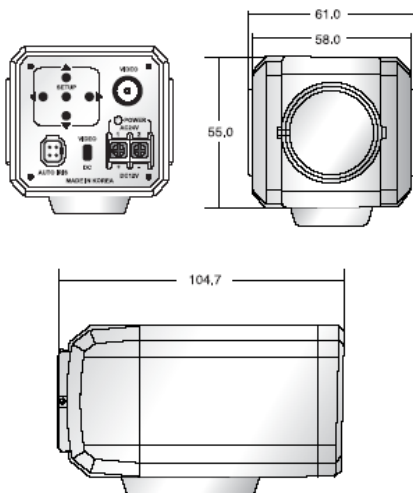

### Features

- Pixim 1/3" DPS Seawolf Chip Sensor
- High Resolution (up to 690 HTVL Effective)
- Best WDR (Wide Dynamic Range) Function
- 6 Privacy Zone, 4 Motion Detection zone (Built-in OSD (On Screen Display) Menu
- Low up to 0.0008Lux, Day & Night with ICR
- C / CS Mount

### Specifications

MODEL	DWC-540F
Image Sensor	1/3" DPS Sensor (Pixim Seawolf)
Effective Pixels	768(H) x 540 (V)
Horizontal Resolution	Max. 690 HTVL Effective
Scanning Frequency	15.734KHz(H), 59.944(V)
Video Io Select	NTSC / PAL
Min. Illumination	0.0008Lux Class sensitivity (0.002Lux with 2x Sens-up)
Day & Night	D&N Function by Digital Change : Auto/Off
White Balance	ATW NORMAL / ATW Desat / ATW XtnD / MANUAL
DSS	Off / 2X,4X,8X,16X,32X,64X ESS
DNR	Auto / High / Low
Digital Zoom	12x
Privacy Zone	On/Off(6 programmable zones)
Motion Detection	On/Off(4 programmable zones)
Camera ID	On / Off
WDR Mode	Low / Middle / High / Custom
OSD	Built-in
S/N Ratio	More than 50dB
Video Output	Composite video output 75 ohm terminated
Mount	C / CS Mount
Sync. System	Internal
Operating Humidity	30 % ~ 90 % RH
Operating Temp.	- 10°C to 50°
Dimension	61(W)X55(H)X104.7(D)mm
Weight	About 420g
Power Consumption	230mA
Power Supply	DC 12 V(10.2V~14.5 V) AC 24V (Option)

### Dimensions

unit : mm