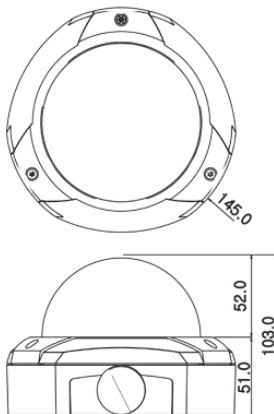

### Features

- Pixim 1/3" DPS Seawolf Chip Sensor
- High Resolution (up to 690 HTVL Effective)
- Best WDR (Wide Dynamic Range) Function
- 6 Privacy Zone, 4 Motion Detection zone (Built-in OSD (On Screen Display) Menu)
- Vari-Focal Auto iris zoom lens ( 2.8~10 mm ) and Day & Night with ICR
- Vandal-Proof (Poly-carbonate Bubble)

### Dimensions

unit : mm

### Specifications

MODEL	DWC-540DV
Image Sensor	1/3" DPS Sensor (Pixim Seawalf)
Effective Pixels	768(H) x 540 (V)
Horizontal Resolution	Max. 690 HTVL Effective
Scanning Frequency	15.734KHz(H), 59.944(V)
Video Io Select	NTSC / PAL
Min. Illumination	0.0008Lux Class sensitivity (0.002Lux with 2x Sens-up)
Day & Night	D&N with ICR Auto/Off
White Balance	ATW NORMAL /ATW Desat / ATW XtnD / MANUAL
Digital Zoom	12x
DSS	Off / 2X,4X,8X,16X,32X,64X ESS
DNR	3DNR
Lens	2.8mm~10mm DC auto iris lens
Privacy Zone	On/Off(6 programmable zones)
Motion Detection	On/Off(4 programmable zones)
WDR Mode	Low / Middle / High / Custom
Camera ID	On / Off
S/N Ratio	More than 50dB
Video Output	Composite video output 75 ohm terminated
OSD	Built-in
Sync. System	Internal
Operating Humidity	30 % ~ 90 % RH
Operating Temp.	- 10°C to 50°
Dimension	145(D)X103(H)mm
Weight	About 1.2Kg
Material	Aluminum body, PC bubble(100mm)
Power Consumption	250mA
Power Supply	DC 12 V(10.2V~14.5 V) AC 24V (Option)