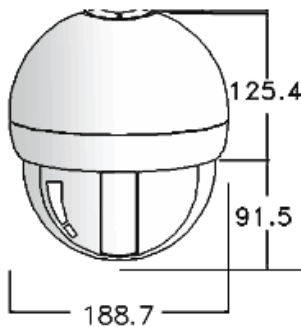

SPEED DOME CAMERA

DSC-300Si5

**420X ZOOM, 540TVL
TDN, 0.0001Lux**

Features

- 410K PIXEL, 1/4" SONY CCD, 35x Auto Focus Optical Zoom (420X in total)
- Built-in Hitachi DSP-7 Camera Module, Day & Night (ICR)
- Low Illumination with DSS, 0.0001Lux
- Perfect Back Light Compensation (WDR Functions, Smart Zoom (Speed control by Zoom ratio))
- 250 Programmable Preset Positions, Swing, Group, Trace, Spiral, Auto Flip, Alarm etc.
- 8 Privacy Masking Zones, Motion Detection
- Well suited to Department Store, Building, Parking Lot etc.
- Progressive-Mode Frame Recording Direct to DVR

Picture

Dimensions

unit : mm

Specifications

MODEL	DSC-300Si5	
Signal system	NTSC	PAL
Image sensor	1/4" Sony Progressive CCD	
Effective pixels	768(H) X 494(V),	752(H) X 582(V),
Horizontal resolution	More than 540 TVL	
Lens	35x Optical zoom, f =3.4 –119mm	
Digital zoom	12x (Total zoom 420x)	
Angle of view	Approx 55.8° (Wide), Approx 1.7° (Tele),	
Minimum illumination	0.1Lux, MAX: 0.0001Lux	
Luminance S/N ratio	More than 50dB	
Video output	1 Vp-p Composite video output 75Ω	
Focus mode	Auto / Manual	
WDR	Auto / Off / Manual (Level 1~126)	
Motion detection	On/ Off	
Shutter speed	Auto	
Back Light	On / Off	
Auto Flip	On / Off	
Alarm in/out	4 Inputs / 1 Relay Output	
Pan/Tilt angle	360° Endless / 92°	
Pan speed	MAX 360°/sec (64 Levels)	
Preset point	250 Presets	
Preset speed	Max 360°/sec (64 Levels)	
Privacy zones masking	8 Zones	
Operating temperature	- 5°C ~ 60°C	
Communication system	RS-485 / 422	
Operating Fan/Heater	Built-in	
Operating humidity	Less than 90%RH	
Dimensions	188.7mm(Diameter) x 216.9(Height) mm	
Weight	About 3.1Kg (Without adaptor)	
Construction	ABS body , Clear vandal bubble (PC)	
Power consumption	18W (Max)	
Power supply	AC24V, 60/50 Hz	