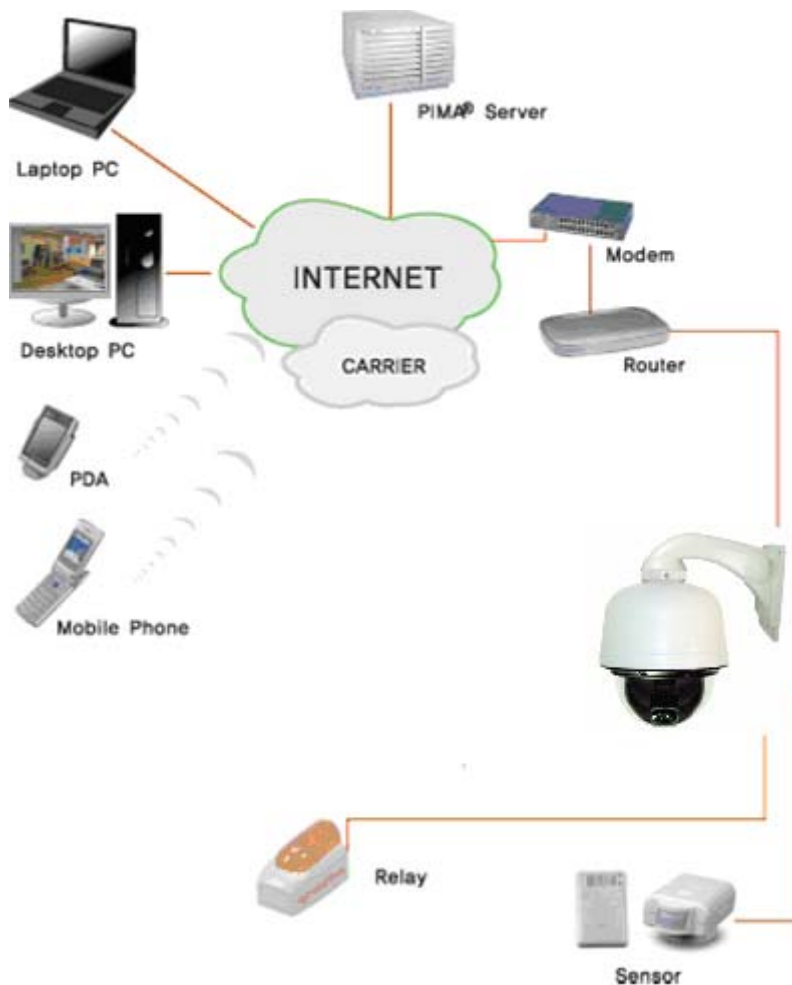

WEB SPEED DOME CAMERA

DOH-240SiW/eW

**324X ZOOM, 550TVL
TDN, 0.00005Lux**

Features

- 27X Optical Zoom Lens Integrated Web Speed Dome Camera
- Day & Night, Minimum Illumination 0.00005Lux
- MPEG4 Compression, Multi-Streaming
- Dynamic IP supported
- High Resolution Image can be remotely sent (704(H) X 480(V))
- User Friendly and Easy Surveillance, Monitoring, Searching, Control from Local or Remote Area